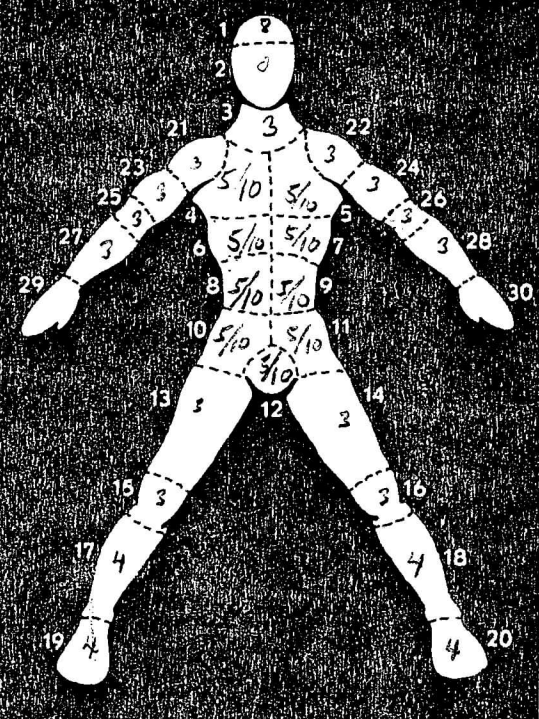

7 AFTERMATH

Character: *Jedadiak Ben CANAM* Size: *5'8"* Bulk: *160* Looks: *90* Personal ENC

Attributes	Allocated	Permanent	Current	AST	CST
WT	26			13	9
WL	27			13	9
STR	28			14	9
DFT	29			14	10
SPD	27			13	9
HLH	33			14	9

Healing Rate (HLH Group)	4
Shock Factor (10+ Healing Rate)	14
Damage Resistance Total (HLH + 1/2 STR + 1/2 WL)	61
Damage Taken	
Lethal	_____
Subdual	_____
Total	_____
Critical damage location amount	

Talents (15 + 2D6 = ___ points to allocate)	Base	Allocated	Current
Charismatic	2	2	
Combative <i>5L</i>	3	16	19
Communicative	1	2	
Esthetic	0	1	
Mechanical	0	1	
Natural	3	5	
Scientific	0	1	

"Changed" Catability
Danger Sense

Encumbrance
Maximum value carried with status
unencumbered partially Enc. fully Enc.

In Pack or Bag (Capacity _____)
Dynamite 3 sticks
3 grenades

On Belt
Loc. Item ENC
1 *Sockpicks*
2
3
4
5 *17 Gold Ingots*
6 *\$21000*
7
8 *\$47000*
9
10
Left Slung
Right Slung
Left Hand
Right Hand
Pockets
1
2
3
4
5
6
7

Enter Armor Value on Location covered

Item	Coverage	Format	Code	AV	ENC
<i>Bullet Proof Vest</i>	<i>Chest</i>	<i>5/10</i>			
<i>Leathers</i>	<i>Light</i>	<i>3</i>			
<i>Leather</i>	<i>Heavy</i>				
<i>Helmet</i>					
<i>Fur</i>					
<i>auto</i>	<i>Box 8 9mm Parabellum</i>				
<i>Auto Machine Gun</i>					
Average Armor Value _____					